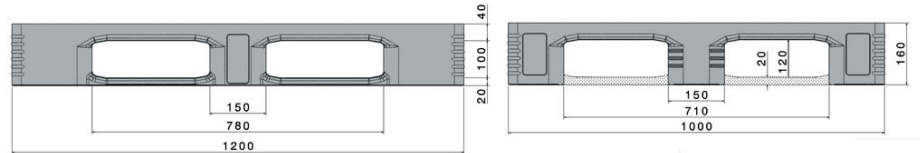

IP-TC-3-12010RE

1200 x 1000

Art.no: IP-TC-3-12010RE

Technical Data:

Dimension mm: 1200 x 1000 x 160

Weight : 24 kg

Material: PE

Load capacity (kg)

		
Static: 7500 kg	Dynamic: 2000 kg	Racking: 2000 kg

Characteristics: Option

Colour: Light grey Rims 7 mm

Runner: 3

Reinforcement profiles: 3

Temperature stability: -30° - + 40°

Loading capacity:

	Container 20ft: 141	Container 40ft HC: 340
Container	Container 40ft: 300	Conventional Truck 45ft HC: 416

	MEGA Truck: 468	JUMBO Truck: 504-540
Truck		

Labeling:

Customised printing and numbering available on request depending on quantity. Position upon consultation.