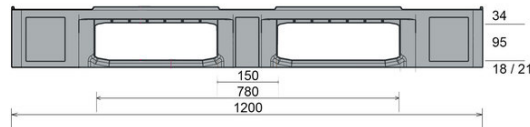

IP-CS-1-12080-CR

1200 x 800

Art.no: IP-CS-1-12080-CR

Technical Data:

Dimension mm:	1200 x 800 x 146		
Weight :	12,5 kg		
Material:	PE conductive		
Load capacity (kg)	 Static: 5000 kg	 Dynamic: 1000 kg	 Racking: 400 kg

Characteristics:

Colour: Black / basalt grey
 Runner: 3 closed
 Rim: 7 mm or 22 mm outside
 Temperature stability: -30° - + 40°

Option

RFID transponder

Loading capacity:

 Container	Container 20ft: 215 Container 40ft: 440	Container 40ft HC: 465 Conventional Truck 45ft HC: 528
 Truck	MEGA Truck: 627	JUMBO Truck: 722