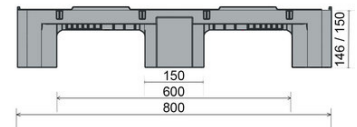

IP-CS-1-12080-CR

1200 x 800

Art.no: IP-CS-1-12080-CR

Technical Data:

Dimension mm:	1200 x 800 x 146		
Weight :	12,5 kg		
Material:	PE conductive		
Load capacity (kg)	 Static: 5000 kg	 Dynamic: 1000 kg	 Racking: 400 kg

Characteristics:

Colour: Black / basalt grey
 Runner: 3 closed
 Rim: 7 mm or 22 mm outside
 Temperature stability: -30° - + 40°

Option

RFID transponder

Loading capacity:

 Container	Container 20ft: 215 Container 40ft: 440	Container 40ft HC: 465 Conventional Truck 45ft HC: 528
 Truck	MEGA Truck: 627	JUMBO Truck: 722