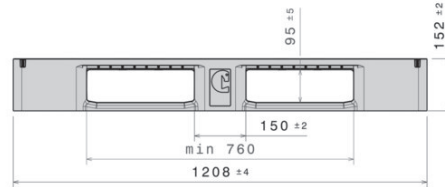

# IP-D-3-12010-RI

1200 x 1000

Art.no:IP-D-3-12010-RI

### Technical Data:

Dimension mm: 1200 x 1000 x 150

Weight : 14 kg

Material: (Manufactured from regranulated material of one singel type) PE

Load capacity (kg)

Static: 5000 kg

Dynamic: 1000 kg

Racking: 400 kg