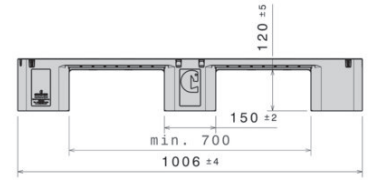

# IP-D-3-12010-RI

1200 x 1000

Art.no:IP-D-3-12010-RI

### Technical Data:

Dimension mm: 1200 x 1000 x 150

Weight : 14 kg

Material: (Manufactured from regranulated material of one singel type) PE

Load capacity (kg)

Static: 5000 kg

Dynamic: 1000 kg

Racking: 400 kg

### Loading capacity:

Container

Container 20ft: 140  
Container 40ft: 330

Container 40ft HC: 365  
Conventional Truck 45ft HC: 426

Truck

MEGA Truck: 494

JUMBO Truck: 532-570