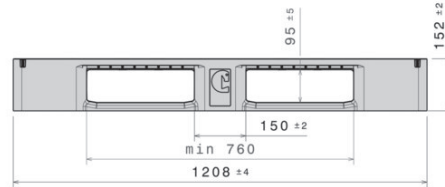

# IP-D-3-12010-RE4RI

1200 x 1000

Art.no:IP-D-3-12010-RE4RI

## Technical Data:

Dimension mm: 1200 x 1000 x 150

Weight : 18 kg

Material: (Manufactured from regranulated material of one singel type) PE

Load capacity (kg)

Static: 5000 kg

Dynamic: 1500 kg

Racking: 1250 kg