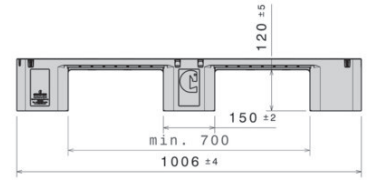

IP-D-3-12010-RE4RI

1200 x 1000