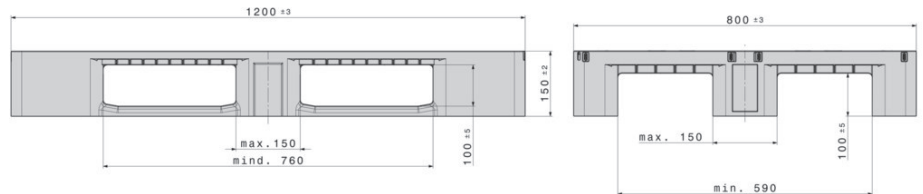

# IP-D-1-12080-RI

1200 x 800

Art.no:IP-D-1-12080-RI

### Technical Data:

Dimension mm:	1200 x 800 x 150		
Weight :	12 kg		
Material:	PE		
Load capacity (kg)	 Static: 5000 kg	 Dynamic: 1000 kg	 Racking: 400 kg