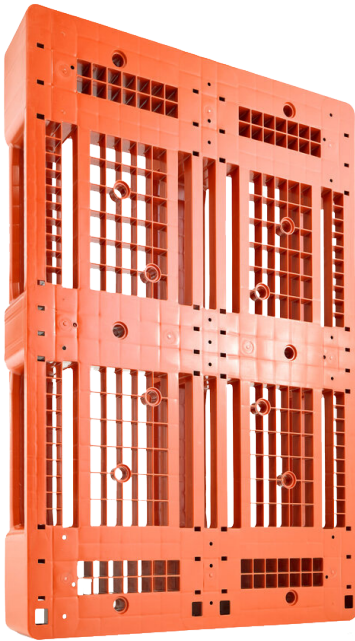

# IP-D-1-12080-RI

1200 x 800

Art.no:IP-D-1-12080-RI

### Technical Data:

Dimension mm:	1200 x 800 x 150		
Weight :	12 kg		
Material:	PE		
Load capacity (kg)	 Static: 5000 kg	 Dynamic: 1000 kg	 Racking: 400 kg

### Characteristics:

Colour: redbrown  
 Runner: 3  
 Rim: 7mm  
 Temperature stability: -30° - + 40°