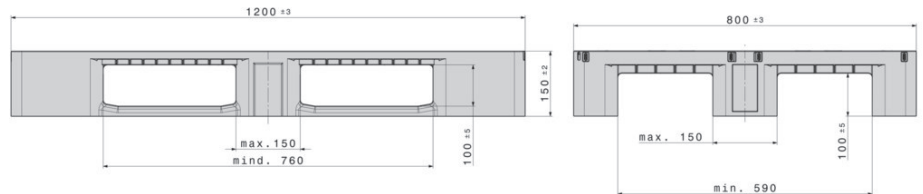

IP-D-1-12080-RE4

1200 x 800

Art.no:IP-D-1-12080-RE4

Technical Data:

Dimension mm:	1200 x 800 x 150		
Weight :	15,5 kg		
Material:	PE		
Load capacity (kg)	 Static: 5000 kg	 Dynamic: 1500 kg	 Racking: 1250 kg

Characteristics:

Colour: redbrown
 Runner: 3
 Reinforcement: 4
 Temperature stability: -30° - + 40°

Option

RFID & Antislip
 IoT Pixles
 Rim

Loading capacity:

 Container	Container 20ft: 215 Container 40ft: 440	Container 40ft HC: 465 Conventional Truck 45ft HC: 528
 Truck	MEGA Truck: 646	JUMBO Truck: 722