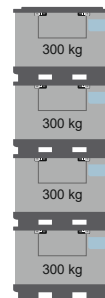

All in One Unit with skid

Technical Data

Outside top dimensions	800 x 600 x 750 mm
Internal dimensions	772 x 572 x 560 mm
Volume	247 l
Tara	19 kg
Stackability (empty containers)	210 mm in stack
Folding system	Sandwich technique

	Pallet	Sleeve	Lid
Material	PE	PP	PE
Grammage Strength	-	3000 g/m ² 10 mm	-
Features	3 along skid 4-sides accessible closed pallet 4 snap-in locks (for sleeve)	M-Folding 2 pouches A5 4 plastic recess (for pallet)	2 Handles Lid attachment system Identification Front

Loads

Payload	300 kg
Stacking load	1000 kg
Stackability	1 + 3

Logistics and Transport

Return Rate	1:3,25
Volume reduction	70%

1 + 3

Megatrailer

1 + 3

1 + 12

Megatrailer 13,6 x 2,48 x 3,0 m (L x W x H)	Positions	Full containers	Empty containers
		66	264